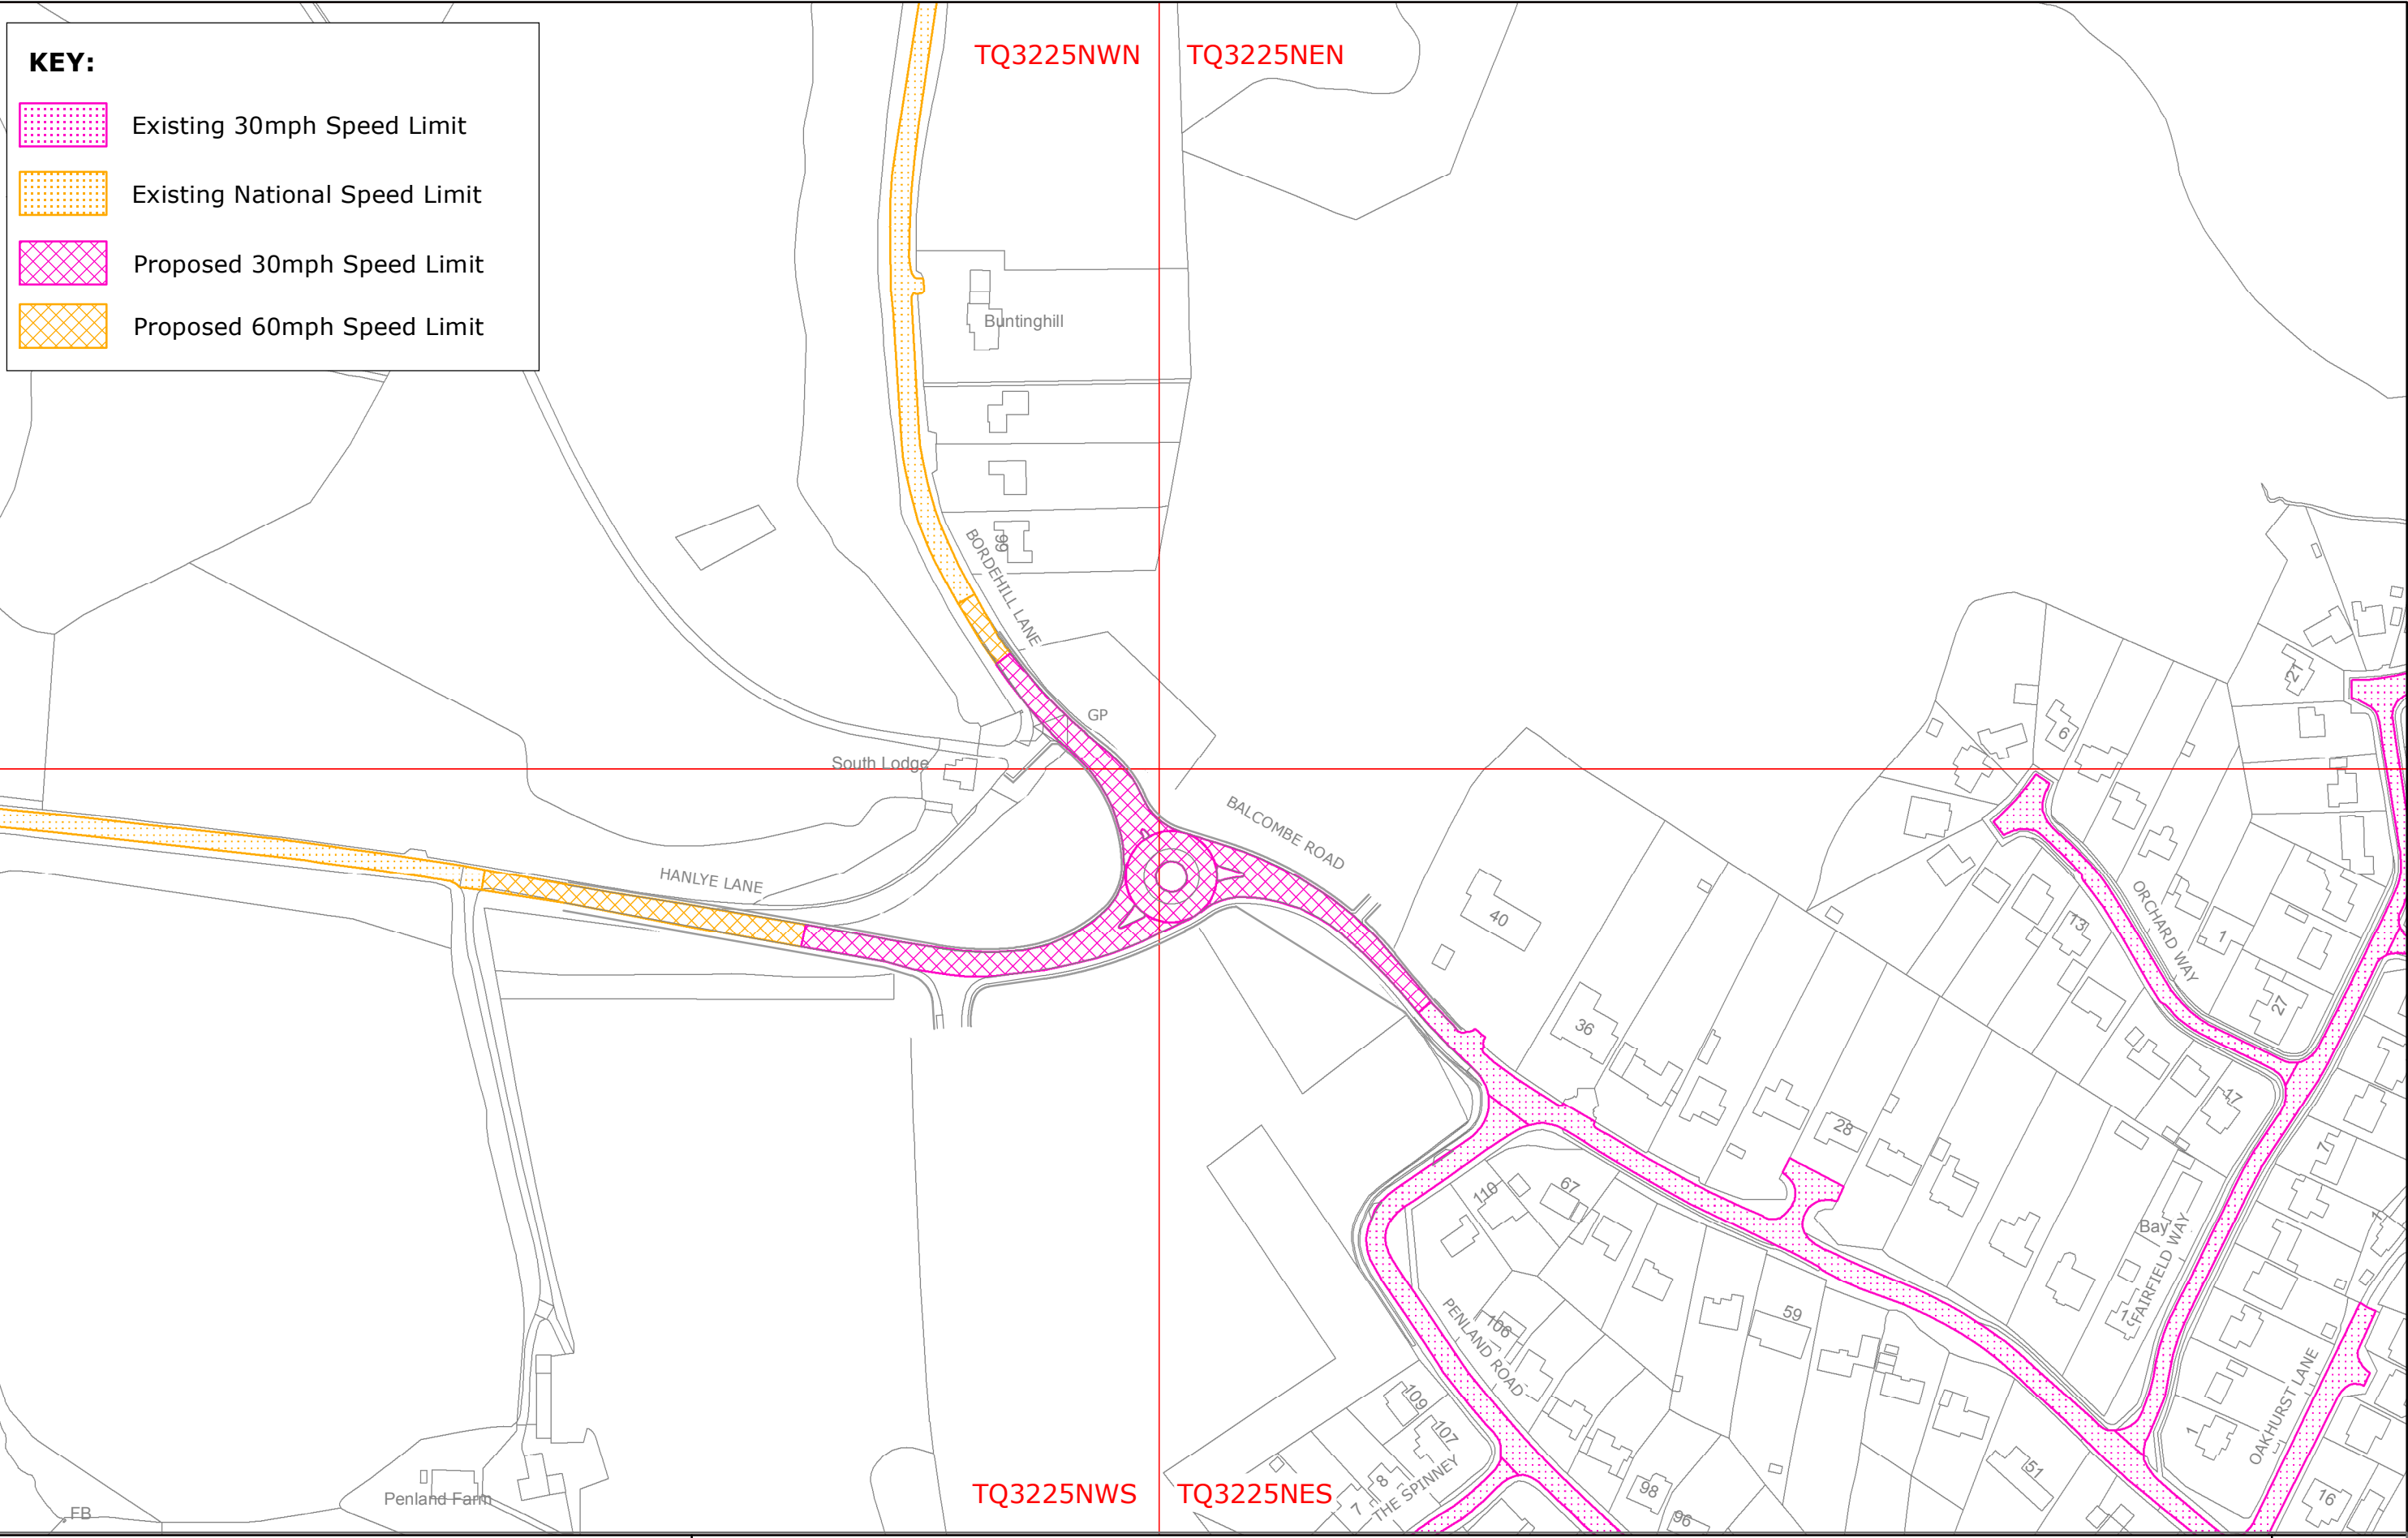

KEY:

- Existing National Speed Limit
- Existing 30mph Speed Limit

Reproduced from or based upon 2017 Ordnance Survey mapping with permission of the Controller of HMSO © Crown Copyright reserved. Unauthorised reproduction infringes Crown copyright and may lead to prosecution or civil proceedings West Sussex County Council Licence No. 100023447

MID SUSSEX DISTRICT: HAYWARDS HEATH
 Hanlye Lane & Bordehill Lane
 Existing Speed Limits

SCALE: 1:2,000

KEY:

- Existing 30mph Speed Limit
- Existing National Speed Limit
- Proposed 30mph Speed Limit
- Proposed 60mph Speed Limit

Reproduced from or based upon 2017 Ordnance Survey mapping with permission of the Controller of HMSO © Crown Copyright reserved. Unauthorised reproduction infringes Crown copyright and may lead to prosecution or civil proceedings West Sussex County Council Licence No. 100023447

MID SUSSEX DISTRICT: HAYWARDS HEATH
 Hanlye Lane & Bordehill Lane
 Proposed Speed Limits

CMS9014
 SCALE: 1:2,000